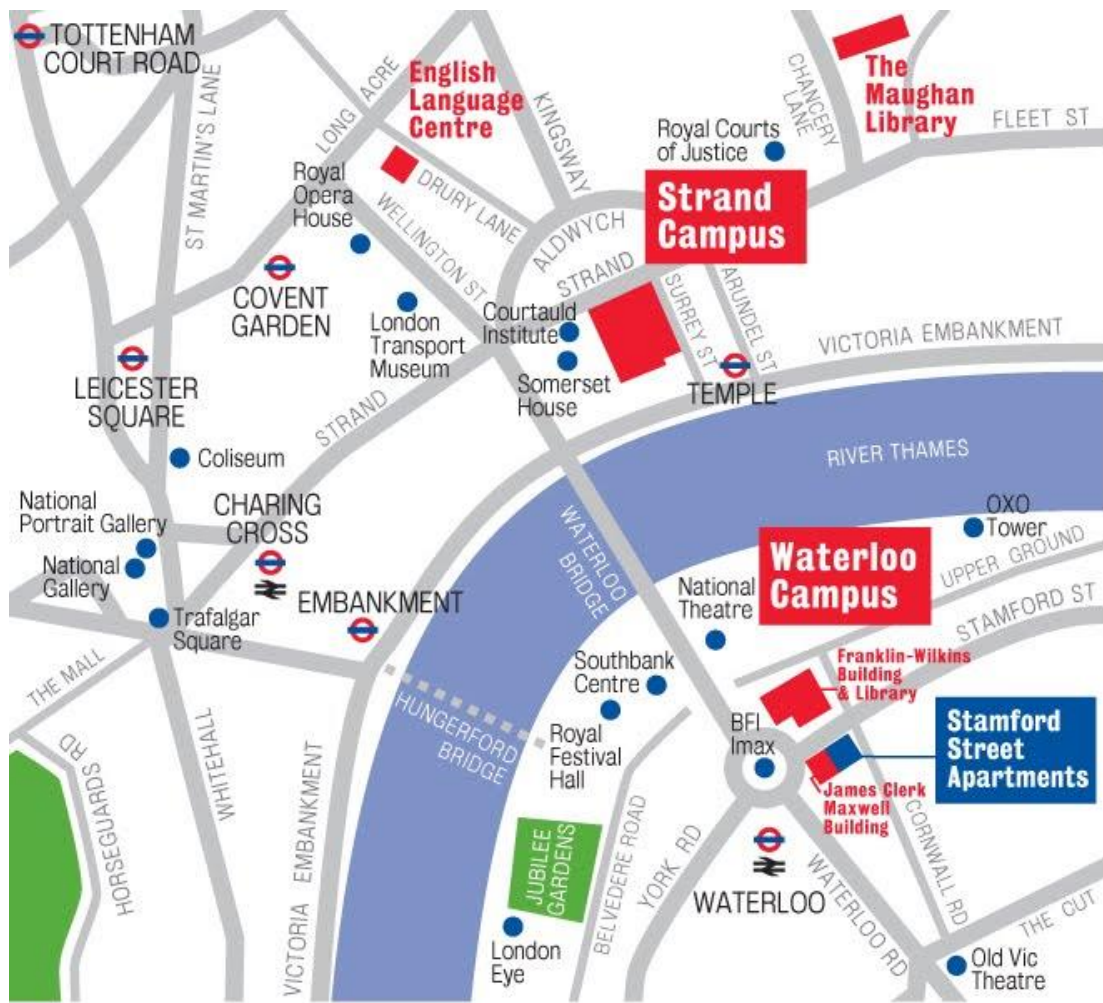

King's College London, 2- 4 September 2022

The conference will take place entirely in the Strand campus (i.e. Strand Campus, King's College, London, WC2R 2LS). The nearest metro station is “Temple”.

Relevant maps

KCL has additional direct contracts with the below properties:

London Bridge Hotel

Address: 8 - 18 London Bridge Street, London SE1 9SG

Distance from campus: 0.1 mile / 2 min walk

Find the website [here](#).

Fitzrovia Hotel

Address: 20-28 Bolsover St, London W1W 5NB

Distance from campus: 1.7 mile / 34 min walk

Find the website [here](#).

Langham Court Hotel

Address: 31-35 Langham St, London W1W 6BU

Distance from campus: 1.5 mile / 30 min walk

Address: 100-108, Lower Marsh, London SE1 7AB

Distance from campus: 0.4 mile / 8 min walk

Find the website [here](#).

Inauguration dinner

On Friday, 2nd September, an evening conference dinner will be held.