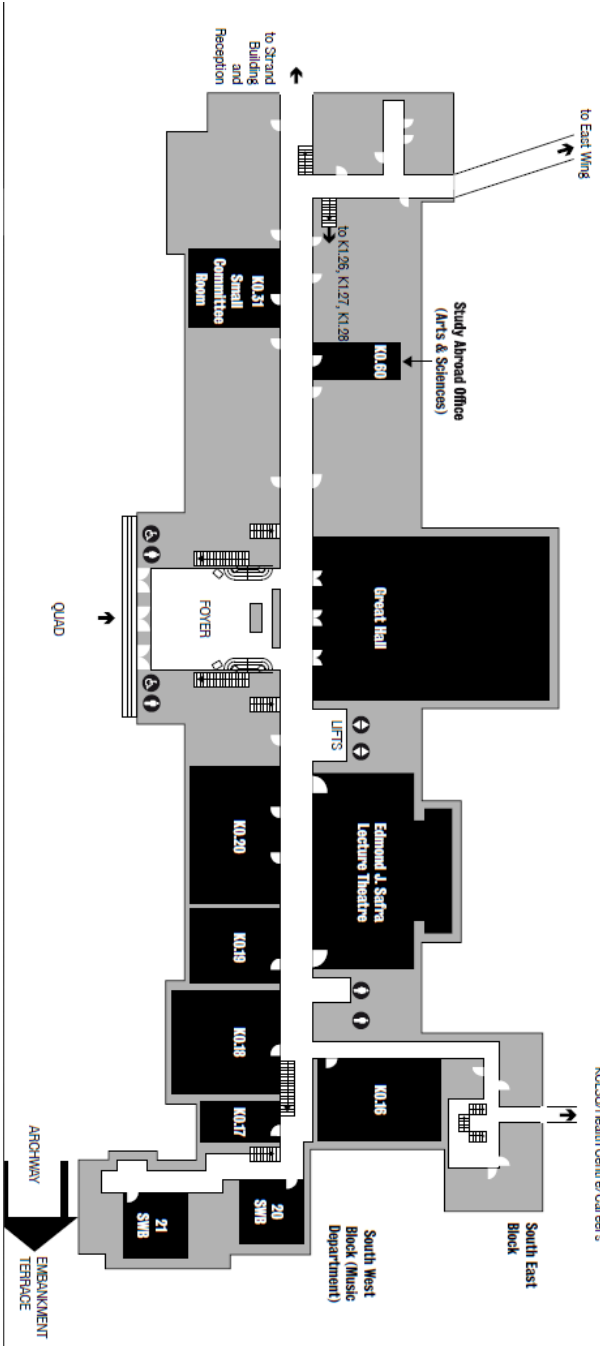

The exterior of the Strand Campus entrance (which everyone will have to enter through due to security reasons):

The rooms for the workshop are:

1. Day 1: Conference room - **Great Hall**
2. Day 2: 9am – 1pm: 6 conference rooms - ***Ko.16 (seats 49), Ko.17 (seats 19), Ko.18 (seats 43), Ko.19 (seats 26), Ko.20 (seats 48), Ko.50 (seats 32)***
Day 2: 2pm – 6pm - **Great Hall**
3. Day 3: Conference room - ***Ko.16 (seats 49)***

Strand Campus

King's Building – Level 0

List of recommended hotels

KCL's main business partner is the **Strand Palace Hotel**.

Address: 372 Strand, London, WC2R 0JJ

Distance from campus: 0.2 mile / 4 min walk