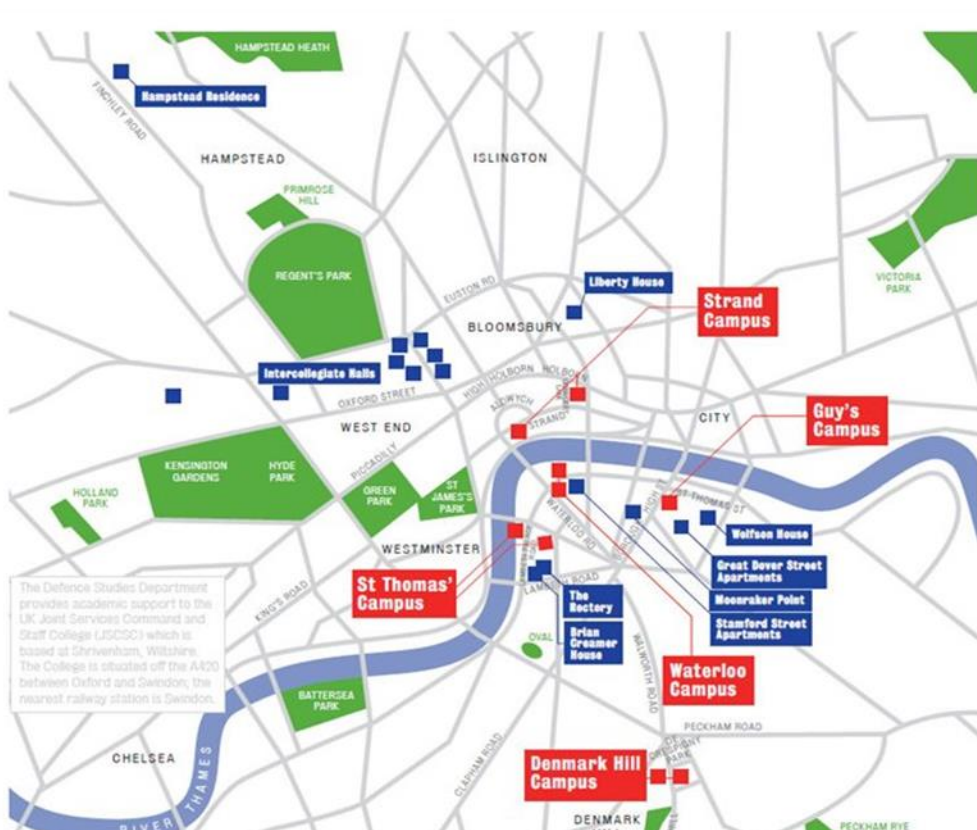

King's College London, 2- 4 September 2022

The conference will take place entirely in the Strand campus (i.e. Strand Campus, King's College, London, WC2R 2LS). The nearest metro station is “Temple”.

Relevant maps

KCL has additional direct contracts with the below properties:

London Bridge Hotel

Address: 8 - 18 London Bridge Street, London SE1 9SG

Distance from campus: 0.1 mile / 2 min walk

Find the website [here](#).

Fitzrovia Hotel

Address: 20-28 Bolsover St, London W1W 5NB

Distance from campus: 1.7 mile / 34 min walk

Find the website [here](#).

Langham Court Hotel

Address: 31-35 Langham St, London W1W 6BU

Distance from campus: 1.5 mile / 30 min walk

Address: 100-108, Lower Marsh, London SE1 7AB

Distance from campus: 0.4 mile / 8 min walk

Find the website [here](#).

Inauguration dinner

On Friday, 2nd September, an evening conference dinner will be held.